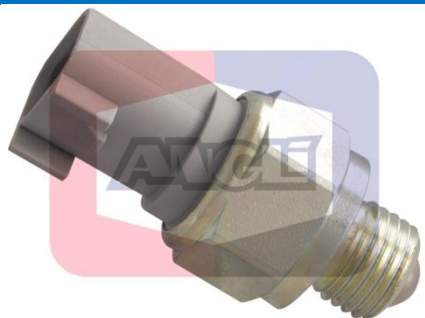

Interruptores Faro March Atrás

9266

Adaptable / Suitable

FORD
1381509
666R-15520-AA
LAND ROVER
LR000774
VOLVO
30729812