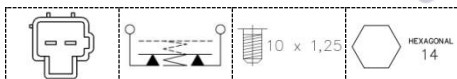

VAUXHALL

AGILA B 1.0 12V	01/08
AGILA B 1.0 i	08/11
AGILA B 1.0 LPG	01/08
AGILA B 1.2 i 16V	01/08
AGILA B 1.2 LPG	04/08

40099

Adaptable / Suitable

GMC
95508026
OPEL
4711656
SUZUKI
37970-64J00-000
37970M74L00-000