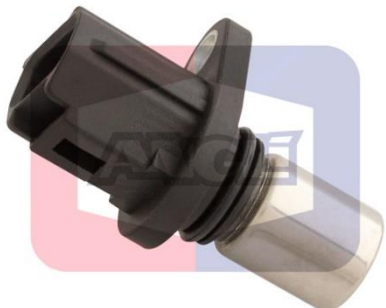

Novedades

Manufacturer of
Automobile Spare Parts

GOLF IV Variant 1.6	05/99	04/02	GOLF IV Variant 1.9 TDI	05/99	06/01	GOLF IV Variant 2.3 V5 4motion	05/99	06/06	NEW BEETLE Descapotable 1.8 T	01/03	09/10
GOLF IV Variant 1.6	06/00	06/06	GOLF IV Variant 1.9 TDI 4motion	05/01	05/06	JETTA V 2.0	06/01	05/05	NEW BEETLE Descapotable 2.0	09/02	10/10
GOLF IV Variant 1.8 4motion	05/99	06/06	GOLF IV Variant 1.9 TDI 4motion	05/99	04/02	NEW BEETLE 1.6	06/00	09/10	SPACEFOX / SPACE CROSS 1.6 FSI	03/06	
GOLF IV Variant 1.8 T	05/00	06/06	GOLF IV Variant 2.0	05/99	06/06	NEW BEETLE 1.8 T	10/99	09/10	SPACEFOX / SPACE CROSS 1.6 Total Flex	03/06	
GOLF IV Variant 1.9 TDI	05/01	05/06	GOLF IV Variant 2.0 4motion	10/00	06/06	NEW BEETLE 1.9 TDI	01/98	06/04			
GOLF IV Variant 1.9 TDI	05/99	05/06	GOLF IV Variant 2.3 V5	05/99	06/06	NEW BEETLE 2.0	01/98	09/10			

17194

Adaptable / Suitable

DAIHATSU
90919-05024-000
DENSO
029600-0590
TOYOTA
90919-05024

2200 Ω

L Cable:

L Sensor:
30

Aplicación /
Application

Aplicación / Application									
DAIHATSU	AVENSIS I R. Familiar 1.6 (AT220_)	09/97	10/00	Echo 1.5 i 16V [USA]	08/99			YARIS II 1.3 4WD	08/07
	AVENSIS I R. Familiar 1.8 (AT221_)	09/97	10/00	IQ 1.0	01/09			YARIS II 1.3 VVT-i	11/05
	COROLLA X RUMION 1.5	09/07		PRIUS C 1.5 Hybrid	12/11			YARIS II 1.5 (NCP91)	11/05
	YRV 1.3	02/01		PRIUS I Sedán 1.5 Hybrid	05/00	01/04		YARIS III 1.3 VVT-i	12/10
YRV 1.3 4WD	02/01		COROLLA X R. Familiar 1.5	09/06			YARIS III 1.5	12/10	
TOYOTA	COROLLA X R. Familiar 1.5 4WD	09/06		PRIUS II 2 Fastback 1.5	08/03	03/09		YARIS III 1.5 Hybrid	03/12
	AVENSIS I 1.6 (AT220_)	09/97	10/00	COROLLA X Sedán 1.3 VVT-i	03/08			YARIS VERSO 1.3 (NCP22)	08/99
	AVENSIS I 1.8 (AT221_)	09/97	10/00	COROLLA X Sedán 1.5	08/07			YARIS VERSO 1.3 (NCP22)	11/02
	AVENSIS I Liftback 1.6 (AT220_)	09/97	10/00	COROLLA X Sedán 1.5 4WD	08/07			YARIS VERSO 1.5 (NCP21)	03/00
	AVENSIS I Liftback 1.8 (AT221_)	09/97	10/00	COROLLA X Sedán 1.5 4WD	08/07			YARIS VERSO 1.5 (NCP21)	05/03
				COROLLA X Sedán 1.5 4WD	08/07				
				COROLLA X Sedán 1.5 4WD	08/07				
				COROLLA XI R. Familiar 1.5	05/12				
				COROLLA XI R. Familiar 1.5 4WD	05/12				
				COROLLA XI R. Familiar 1.5 Hybrid	10/14				
				COROLLA XI Sedán 1.5	05/12				
				COROLLA XI Sedán 1.5 4WD	05/12				

17195

Adaptable / Suitable