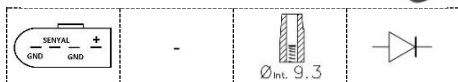

Aplicación /
Application

AUDI		SEAT		SKODA	
A1 (8X1, 8XK)	03/15	A3 Limousine (8VS, 8VM)	09/13	LEON ST (8F8)	10/13
A1 (8X1, 8XK)	04/12	A3 Limousine (8VS, 8VM)	09/13	LEON ST (8F8)	05/14
A1 (8X1, 8XK)	11/14	A3 Sportback (8VA, 8VF)	05/14	LEON ST (8F8)	05/14
A1 (8X1, 8XK)	11/14	A3 Sportback (8VA, 8VF)	05/14	Mi (KF1_)	10/11
A1 Sportback (8XA, 8XF)	03/15	A3 Sportback (8VA, 8VF)	09/12	Mi (KF1_)	10/11
A1 Sportback (8XA, 8XF)	04/12	A3 Sportback (8VA, 8VF)	03/13	Mi (KF1_)	11/12
A1 Sportback (8XA, 8XF)	11/14	A3 Sportback (8VA, 8VF)	05/14		
A1 Sportback (8XA, 8XF)	11/14	A3 Sportback (8VA, 8VF)	05/14		
A3 (8V1, 8VK)	02/13	A3 Sportback (8VA, 8VF)	05/14		
A3 (8V1, 8VK)	05/14	A3 Sportback (8VA, 8VF)	05/14		
A3 (8V1, 8VK)	05/14	Q3 (8U)	10/13		
A3 (8V1, 8VK)	05/14				
A3 Convertible (8V7, 8VE)	10/13	SEAT			
A3 Convertible (8V7, 8VE)	02/14	IBIZA V (6J5, 6P1)	05/15		
A3 Convertible (8V7, 8VE)	05/14	IBIZA V (6J5, 6P1)	05/15		
A3 Limousine (8VS, 8VM)	10/13	IBIZA V (6J5, 6P1)	05/15		
A3 Limousine (8VS, 8VM)	05/14	IBIZA V (6J5, 6P1)	10/13		
A3 Limousine (8VS, 8VM)	05/13	IBIZA V (6J5, 6P1)	10/13		
		IBIZA V SPORTCOUPE (6J1, 6P5)	05/15		
		IBIZA V SPORTCOUPE (6J1, 6P5)	05/15		
		IBIZA V SPORTCOUPE (6J1, 6P5)	05/15		
		IBIZA V SPORTCOUPE (6J1, 6P5)	10/13		
		IBIZA V ST (6J8, 6P8)	05/15		
		IBIZA V ST (6J8, 6P8)	05/15		
		IBIZA V ST (6J8, 6P8)	05/15		
		IBIZA V ST (6J8, 6P8)	10/13		
		IBIZA V ST (6J8, 6P8)	10/13