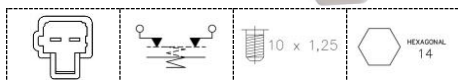

Interruptores Stop Mecánicos

40082

Adaptable / Suitable

HYUNDAI
93840-3Z000
KIA
938403Z000

Aplicación /
Application

Aplicación / Application							
HYUNDAI							
i30 1.4 CVVT	05/15	i30 II Coupé 1.6 CRDi	12/14	i40 CW 2.0 GDi	12/14	CEED II Combi Van 1.4 CRDi	04/15
i30 1.6 CRDi	05/15	i30 II Coupé 1.6 GDi	05/13			CEED II Combi Van 1.4 CVVT	04/15
i30 1.6 CVVT	06/14	i30 II Coupé 1.6 MPI	11/16			CEED II Combi Van 1.6 GDi	04/15
i30 1.6 GDi	05/15	i30 II Coupé 1.6 T-GDi	01/15	KIA		CEED II Sportswagon 1.0 T-GDi	07/15
i30 1.6 GDi	07/14	i30 II CW 1.4	01/15	CARENS IV 1.6 GDi	03/13	CEED II Sportswagon 1.4 MPI	04/15
i30 1.4 CVVT	05/15	i30 II CW 1.6	06/12	CARENS IV 1.7 CRDi	03/13	CEED II Sportswagon 1.6 CRDi 136	07/15
i30 1.4 LPG	01/13	i30 II CW 1.6	06/12 12/15	CARENS IV 2.0 GDi	03/13	CEED II Sportswagon 1.6 CVVT	11/14
i30 1.6 CRDi	05/15	i30 II CW 1.6 CRDi	01/15	CEED I 1.4 CRDi	04/15	PRO CEED I 1.4 CRDi	05/15
i30 1.6 CVVT	06/14	i30 II CW 1.6 CRDi	06/12 12/15	CEED 11.4 CVVT	04/15	PRO CEED I 1.4 CVVT	05/12
i30 1.6 GDi	05/15	i40 1.6 GDi	03/12	CEED 11.4 CVVT BiFuel	01/13	PRO CEED I 1.4 CVVT	07/13
i30 1.6 GDi	07/14	i40 1.7 CRDi	01/15	CEED 11.4 CVVT BiFuel	05/12	PRO CEED I 1.6 CRDi	10/12
i30 1.6 GDi	07/14	i40 1.7 CRDi	03/12	CEED 11.6 CVVT	11/14	PRO CEED I 1.6 GDi	04/15
i30 1.4	12/14 12/16	i40 1.7 CRDi	05/15	CEED 11.6 GDi	04/15	PRO CEED II 1.0 T-GDi	07/15
i30 1.6	12/11 12/15	i40 2.0	03/12	CEED II 1.0 T-GDi	07/15	PRO CEED II 1.4 MPI	04/15
i30 1.6 CRDi	11/11 12/16	i40 2.0 CVVT/GDi	10/11	CEED II 1.4 CVVT	05/12	PRO CEED II 1.6 CRDi 136	07/15
i30 II 1.6 T-GDi	01/15	i40 2.0 GDi	03/12	CEED II 1.4 MPI	04/15	PRO CEED II 1.6 CVVT	03/13
i30 II Coupé 1.4	12/14	i40 2.0 GDi	12/14	CEED II 1.6 CRDi 115	05/12	Proceed 1.4 CRDi	05/15
i30 II Coupé 1.4 CRDi	05/13	i40 CW 1.6 GDi	07/11	CEED II 1.6 CRDi 136	07/15	Proceed 1.4 CVVT	05/12
i30 II Coupé 1.6 CRDi	05/13	i40 CW 1.7 CRDi	01/15	CEED II 1.6 CRDi 90	05/12	Proceed 1.6 CRDi	10/12
i30 II Coupé 1.6 CRDi	11/15	i40 CW 1.7 CRDi	07/11	CEED II 1.6 CVVT	01/13	Proceed 1.6 GDi	04/15
		i40 CW 2.0	03/12	CEED II 1.6 CVVT	05/12		
		i40 CW 2.0 GDi	07/11	CEED II Combi Van 1.0 T-GDi	04/15		