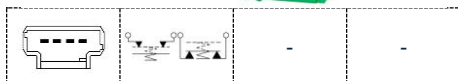

Aplicación /
Application

Aplicación / Application							
CITROËN							
C2 1.1	09/05	C2 ENTERPRISE 1.4 HDi	04/09	C3 I Pluriel 1.6	05/03	C4 1.6 16V Bio-Flex	09/07
C2 1.1	09/03	C3 11.1 i	02/02	C4 Grand Picasso 1.6 16V	07/08	C4 1.6 16V Bio-Flex	09/07 07/08
C2 1.1	11/03 12/09	C3 11.4 16V	12/03	C4 Grand Picasso 1.6 16V	10/08	C4 1.6 16V Flex Fuel	02/09
C2 1.4	09/03	C3 11.4 HDi	07/03	C4 Grand Picasso 1.6 HDi	10/06	C4 1.6 Flex	02/09 07/11
C2 1.4	10/06	C3 11.4 i	02/02	C4 Grand Picasso 1.6 THP 155	09/10	C4 1.6 HDi	05/07
C2 1.4 16V	06/06	C3 11.4 i Bivalent	02/02	C4 Grand Picasso 1.6 VTI 120	07/08	C4 1.6 HDi	11/04 07/11
C2 1.4 HDi	09/03	C3 11.6 16V	02/02	C4 Grand Picasso 1.8 i 16V	10/06	C4 1.6 THP 140	07/08 07/11
C2 1.4 HDi	11/03 04/05	C3 11.6 16V	05/03 09/05	C4 Grand Picasso 1.8 i 16V	10/06	C4 1.6 THP 150	07/08 07/11
C2 1.6	09/03	C3 11.6 16V HDi	10/05	C4 Grand Picasso 1.8 i 16V	10/06	C4 1.6 VTI 120	07/08 07/11
C2 1.6 HDi	09/05	C3 11.6 16V HDi	09/05	C4 Grand Picasso 2.0 HDi 138	10/06	C4 1.6 VTI 120	07/08 07/11
C2 1.6 VTS	01/05	C3 11.6 16V HDi	09/05	C4 Grand Picasso 2.0 HDi 150	07/08	C4 1.6 VTI 120	07/08 07/11
		C3 1 Pluriel 1.4	07/03	C4 Grand Picasso 2.0 HDi 165	09/10	C4 1.6 VTI 120	07/08 07/11
		C3 1 Pluriel 1.4	05/03	C4 Grand Picasso 2.0 i 16V	01/10	C4 1.6 VTI 120	07/08 07/11
		C3 1 Pluriel 1.4 HDi	04/04	C4 Grand Picasso 2.0 i 16V	10/06	C4 1.6 VTI 120	07/08 07/11
		C3 1 Pluriel 1.4 Hybrid	05/05	C4 11.4 16V	11/04 07/11	C4 1.6 VTI 120	07/08 07/11
				C4 11.6 16V	11/04 07/11	C4 1.6 VTI 120	07/08 07/11